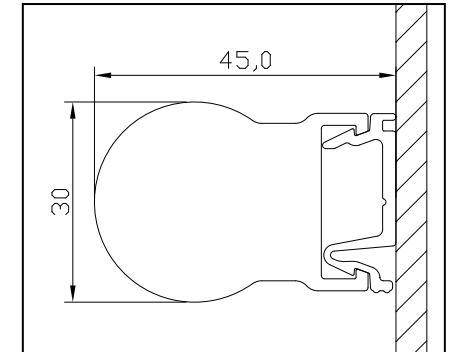

DK-PSU-240
(240W IP67 power supply unit)