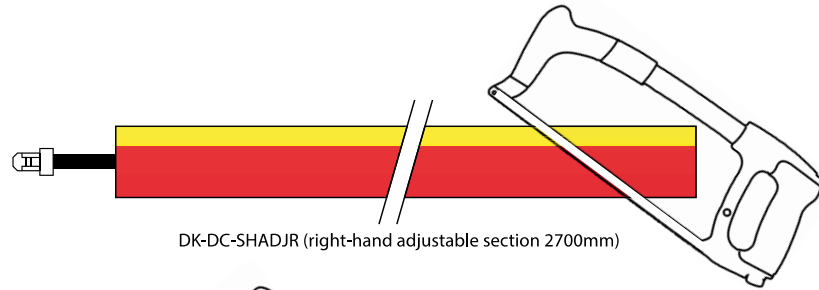

Shell Duo Colour LED Stripe

Specifications

Duo Colour Led Stripe	
Diameter:	30mm
Height:	45mm
Standard length:	1400mm - 2700mm
	Left hand and right hand adjustable
Material housing:	Extruded PMMA
LED brand:	Samsung
LED colour:	White 4000K
No. of LEDs used:	58 per m
Nominal power consumption:	4.8W per m
Expected lifetime (70% brightness):	100.000 (h)
IP rating LED tube:	IP66
Max length on 240W PSU:	24m per output

Power Supply	
Output Voltage:	46V DC - SELV
Input mains Voltage:	90V to 264VAC
IP rating driver:	IP67
Marking:	CE - CCC - C UR US
Safety:	Current Sense Circuit

Environmental	
Operating temperature:	-30° C to +50° C
Humidity:	30% to 95%
HS-code	9405 40 39 90

Product overview

DK-DC-SH270 (straight section 2700mm)
DK-DC-SH140 (straight section 1400mm)

DK-DC-SHADJR (right-hand adjustable section 2700mm)

DK-DC-SHADJL (left-hand adjustable section 2700mm)

DK-JC-1000 (1m connection cable)
DK-JC-3000 (3m connection cable)