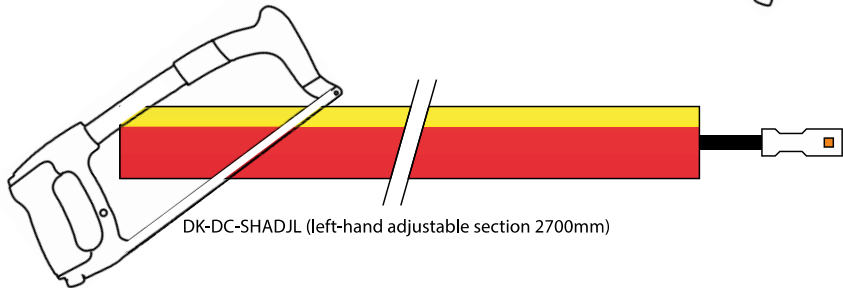

Shell Duo Colour LED Stripe

Specifications

Duo Colour Led Stripe	
Diameter:	30mm
Height:	45mm
Standard length:	1400mm - 2700mm
	Left hand and right hand adjustable
Material housing:	Extruded PMMA
LED brand:	Samsung
LED colour:	White 4000K
No. of LEDs used:	58 per m
Nominal power consumption:	4.8W per m
Expected lifetime (70% brightness):	100.000 (h)
IP rating LED tube:	IP66
Max length on 240W PSU:	24m per output

Product overview

DK-DC-SH270 (straight section 2700mm)
DK-DC-SH140 (straight section 1400mm)

DK-DC-SHADJR (right-hand adjustable section 2700mm)

DK-DC-SHADJL (left-hand adjustable section 2700mm)

DK-JC-1000 (1m connection cable)
DK-JC-3000 (3m connection cable)