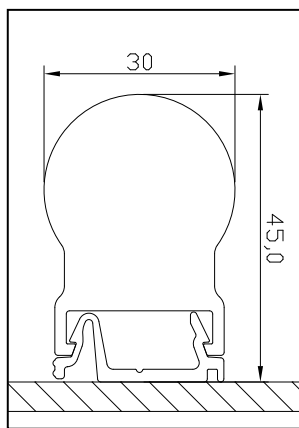

Decorative LED-lighting

Delivery and assembly

The dK•LED bars are available in 30mm wide and supplied in standard lengths of 2.4 meters and the shorter fittings. The delivery of a LED bar directly includes the corresponding mounting clips, so these do not need to be ordered separately.

Technical specifications

	dK-LED III
Diameter	30mm
Standard length	2400mm
Other lengths	Delivery on demand Adjustables available
Material housing	Extruded PMMA
Output voltage	40V tot 48V DC
Input mains	85V tot 264V
Safety frequency	47Hz tot 63Hz
IP rating Led-contour	Led-contour: IP66 Driver: IP67
Operating temperature	-30° C to +60° C
Humidity	20% to 95% (non-condensing)

Color specifications

Color	Color reference	W/mtr	Expected lifetime in hours at 70% brightness	Max length per 240W safety power supply
Red	PMS 485C	5,0	100.000	48m total - max 24m per output
Orange	PMS 172C	5,0	100.000	48m total - max 24m per output
Yellow (lemon)	PMS 116C	5,0	70.000	48m total - max 24m per output
Warm yellow	PMS 7406C	5,0	100.000	48m total - max 24m per output
Green	PMS 368C	1,8	80.000	90m total - max 45m per output
Blue	PMS 280C	5,0	50.000	48m total - max 24m per output
White	N/A	5,0	70.000	48m total - max 24m per output